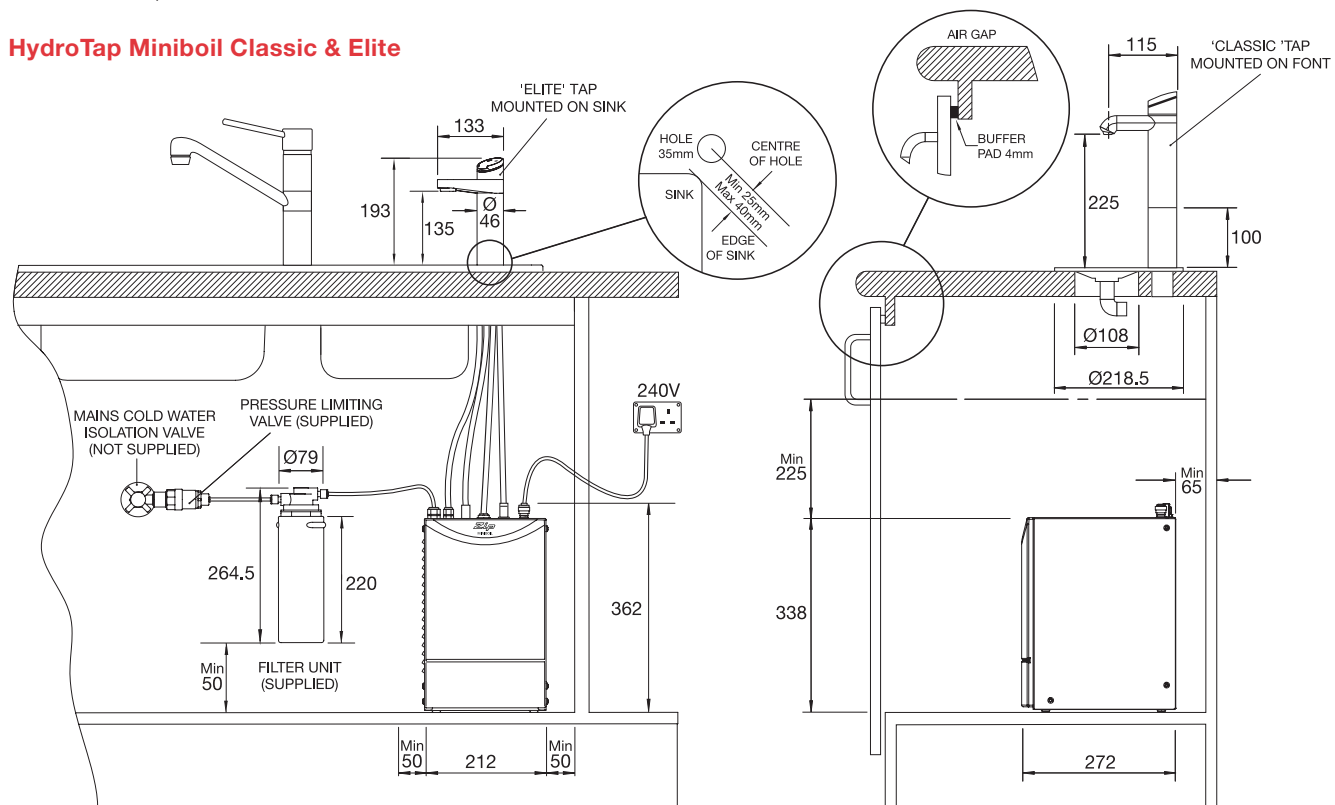

Electrical

Should be installed by a competent person, in accordance with the fitting instructions supplied and UK Electrical Regulations. The system should be connected to a convenient 13A plug or fused spur. Power supply 220V to 240V AC 50/60 Hz.

Clearances

The under-sink system must be installed with clearances of 50mm left and right, 200mm above and 65mm rear.

Filtration

Supplied with external triple action sub-micron filter to ensure crystal clear, great tasting, healthier water.

In hard water areas the Zip FL3000 filter system should also be used to prevent limescale formation in the boiling water tank.

Accessories

- ZT004 Tap Font Kit Classic including Tap Extension
- ZT008 Tap Font Kit Elite including Tap Extension
- SP90026 100mm Tap Extension
- ZT002 Sub-micron replacement filter
- FL3000 Limescale filter system
- FL3001 Limescale filter replacement cartridge

Warranty

12 months on site parts and labour warranty. For full warranty details please visit www.zipheaters.co.uk.

Miniboil is specifically designed for use in domestic environments. Use of the product in commercial applications may invalidate the warranty.

Technical Support

Contact Zip Heaters (UK) Ltd
14 Bertie Ward Way,
Dereham, Norfolk,
NR19 1TE
Tel 0800 077 8302
Website www.zipheaters.co.uk

Service

Zip HydroCare Tel: 01362 852244

HydroTap Miniboil Classic & Elite

As Zip policy is one of continuous product improvement changes to specifications may be made without prior notice.

The terms, Zip, HydroTap, Miniboil and Power-Pulse are Trademarks