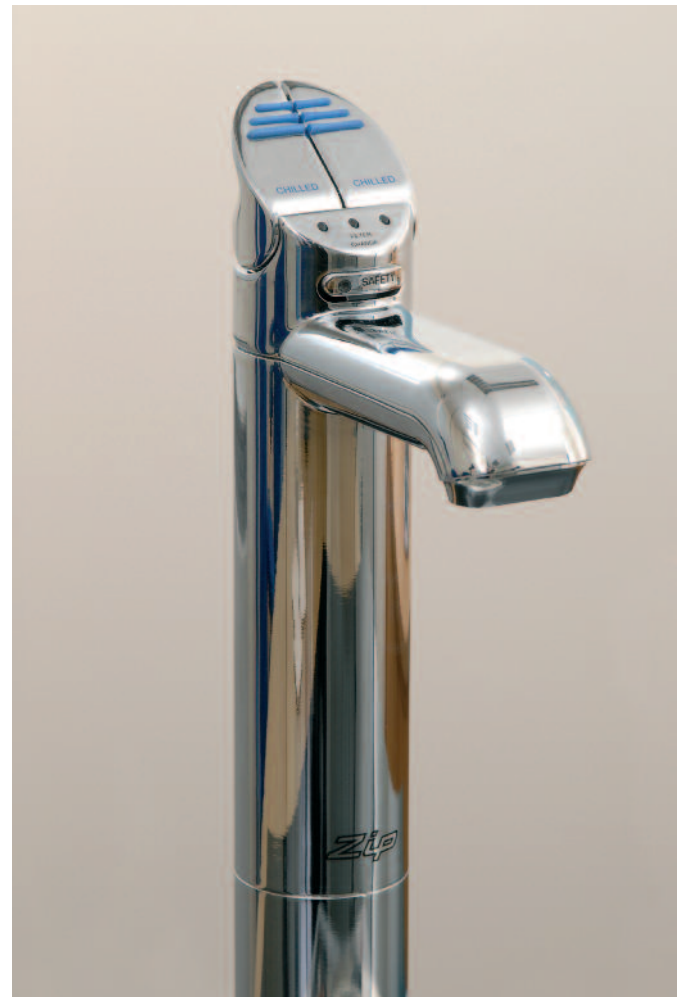

Zip HydroTap[®]

Filtered chilled water

C Series

Delivery rate

Up to 18 glasses at a time

Recovery rate

Up to 125 glasses/hour*

*Dependant upon incoming water temperature and ambient air temperature

Features

Healthy, clean, chilled drinking water instantly

Everything but the tap is hidden under the work top

No more bottled water to buy or store

Can be installed on virtually any work top with the Tap Font (optional extra)

01.01.10

		Delivery glasses at a time	Recovery glasses/hour	Energy rating (kW @ 230V)	Dimensions (mm) W x D x H
Chilled only, filtered					
Zip HydroTap®	C125	18	125	0.3	306 x 457 x 334

*Standard glass size: 200ml

- Under-sink instant chilled water
- Chilled water instantly through an electronic lever
- Option of installing on a work top or sink
- Components other than the tap in a single case with quick access to the water filter
- Integral pressure lock isolation system to protect against pressure surges
- Moisture sensor to detect water leakage.