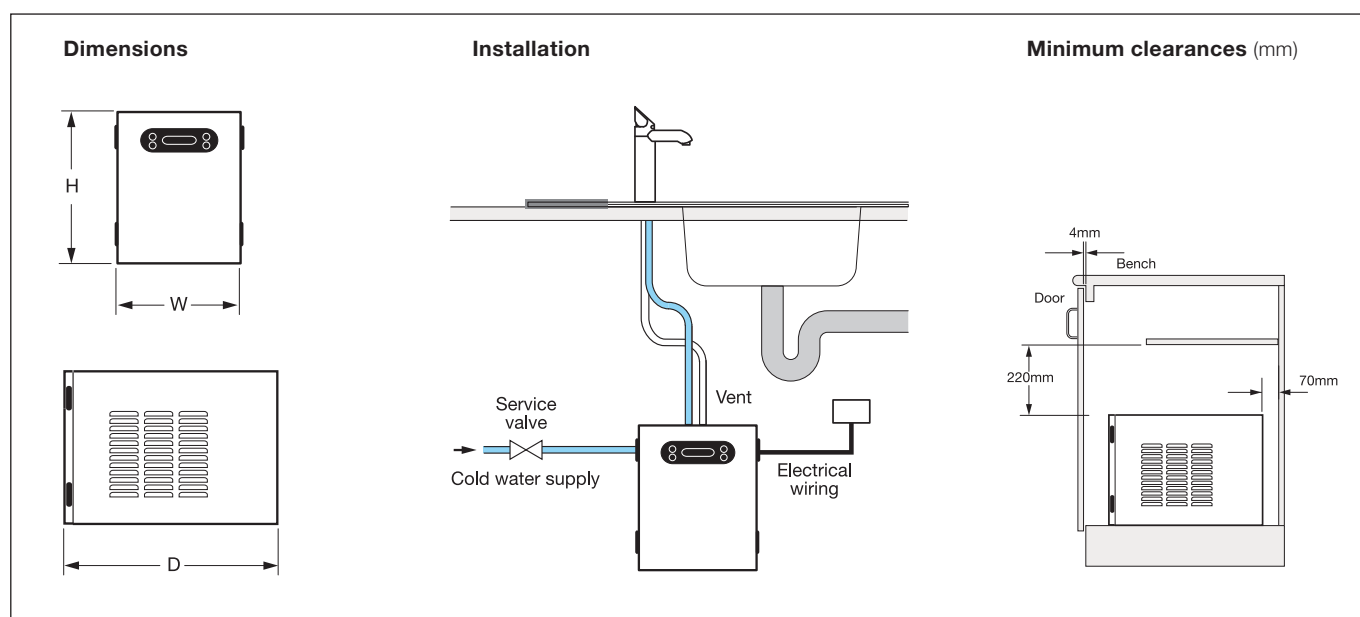

The chiller unit should be located as closely as possible to directly beneath the tap and not more than 1 metre away.

The chiller unit must be installed with clearances of 50mm left and right and 65mm at rear.

Plumbing

The water supply must be potable (drinkable).

If static pressure exceeds 7 bar, a pressure reducing valve must be fitted.

An isolating valve should be installed between the water supply and the under-counter unit.

Electrical

To be wired to a double pole fused spur, minimum break rating of 13 amps.

Installation must comply with current IEE regulations.

Technical Support

Contact Zip on 0800 077 8302.

01.01.10